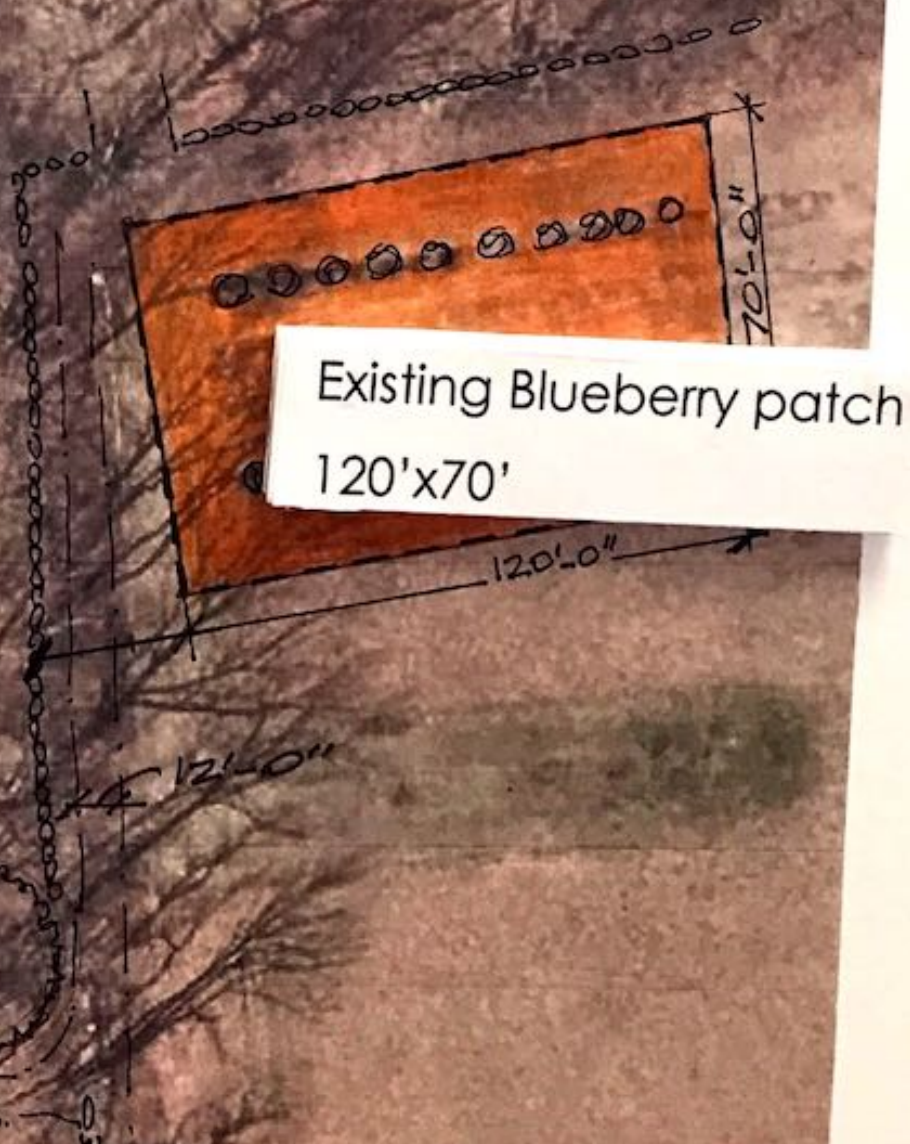

Warren Community Garden  
@ Wasley Farm

Existing barn

Community Garden  
80' x 140'

Existing house

Existing Orchards  
100' x 115'

Existing Blueberry patch  
120' x 70'